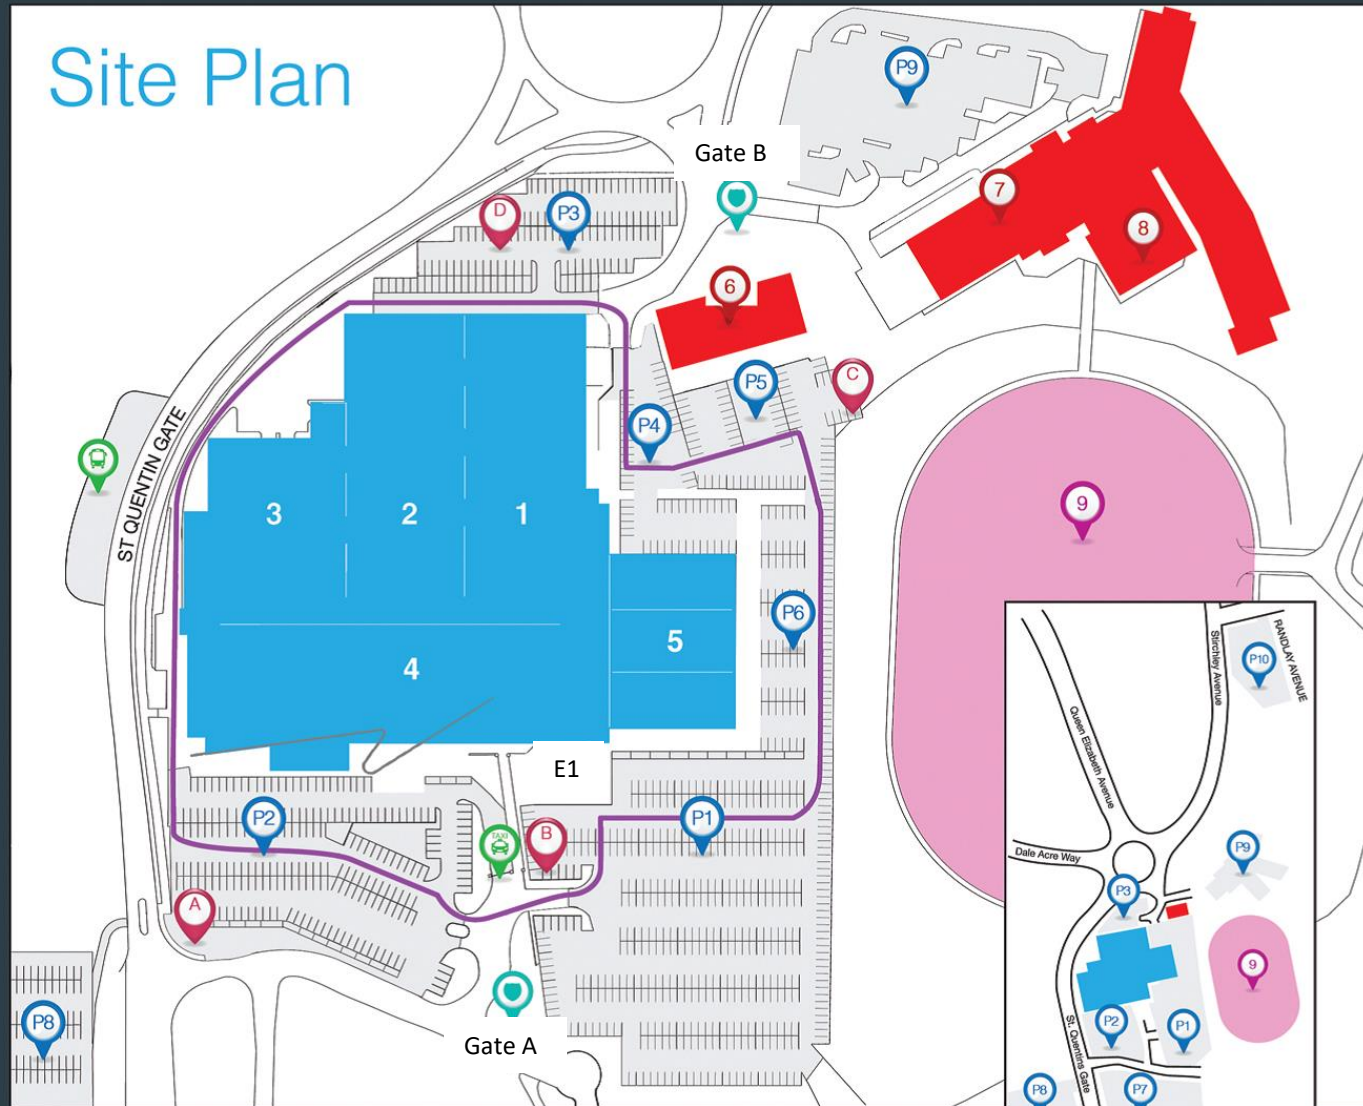

Site Plan

Key

Event Facilities

- 1 Hall 1
- 2 Hall 2
- 3 Hall 3
- 4 Event Suites
- 5 Event Suites

Transportation

- 🚌 Bus Stop (Shuttle Bus Service - 5 mins Telford Railway Station)
- 🚖 Taxi Rank

Hotels & Leisure

- 📍 6 International Hotel
- 📍 7 Holiday Inn
- 📍 8 Leisure Club

Car Parking

- 📍 P1 404 spaces
- 📍 P2 228 + 5 ♿
- 📍 P3 145 spaces
- 📍 P4 51 spaces
- 📍 P5 76 spaces
- 📍 P6 81 spaces
- 📍 P7 72 spaces
- 📍 P8 974 spaces (Cherry Pink multi storey car park)
- 📍 P9 298 spaces
- 📍 P10 300 spaces

Security, Outdoor, Routes & Exits

- 📍 Security Control Point
- 📍 9 Outdoor Exhibition Area/ Overflow Car Park
- 📍 D Emergency Assembly Points
- Internal Car Route
- Footpath
- E3 Exits